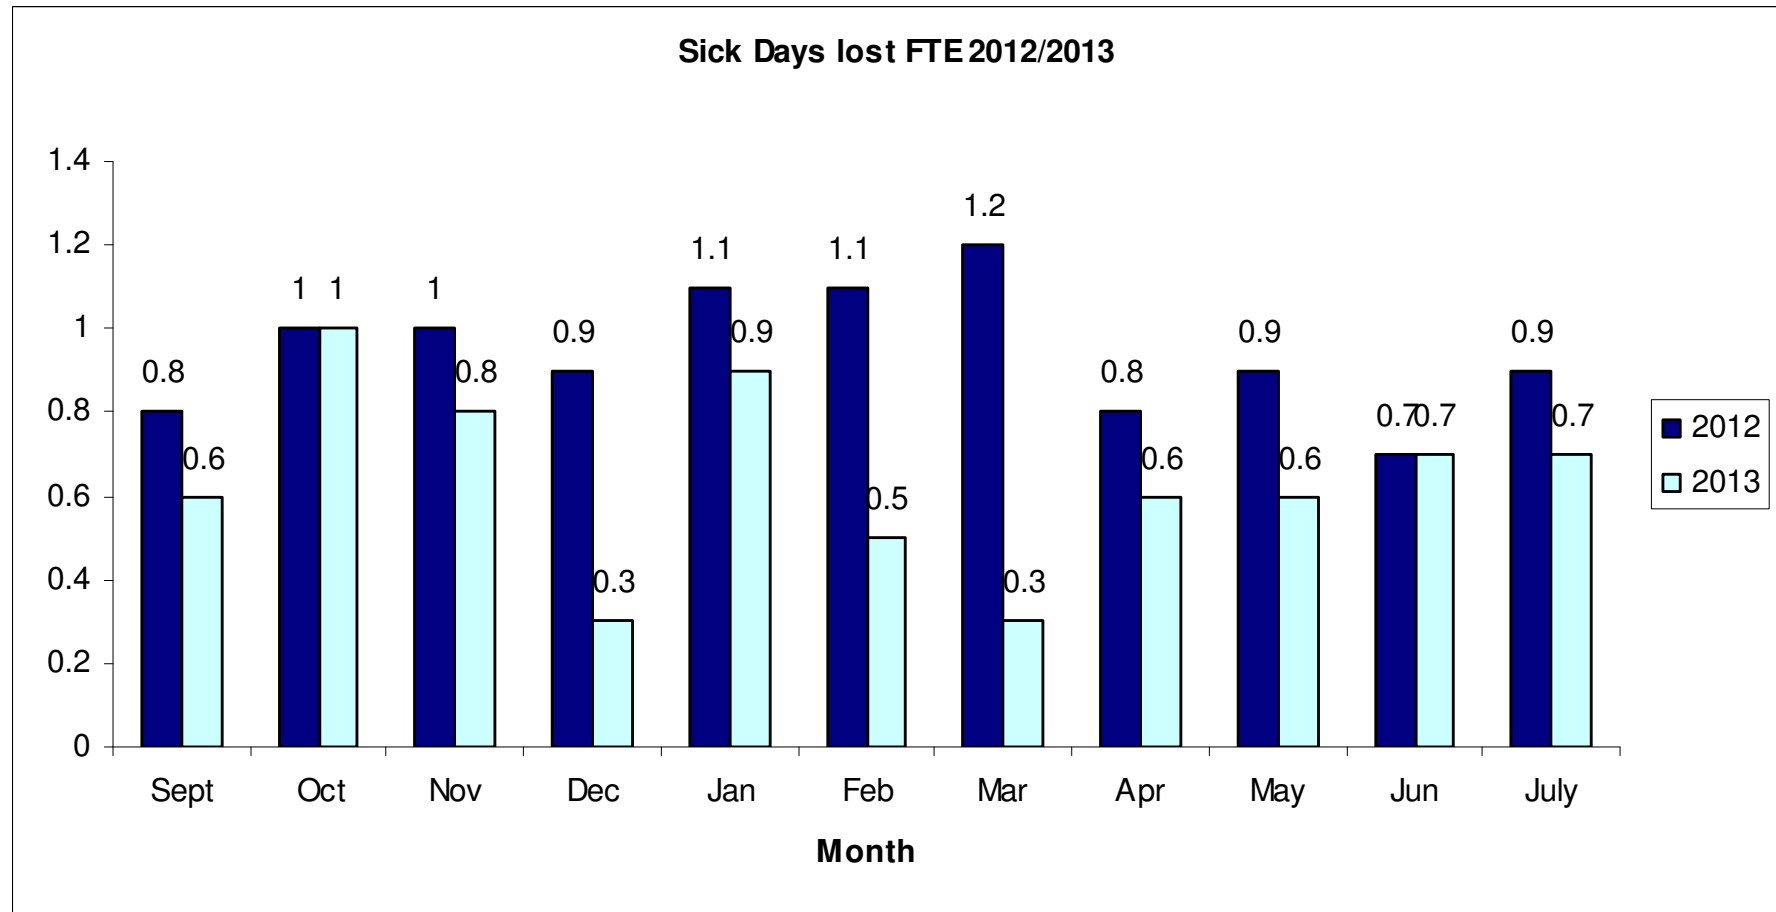

FTE Graph 2012/2013

Last 6 months figures in comparison to last years (Jan to July) : **2012 – 6.7**

2013 – 4.3